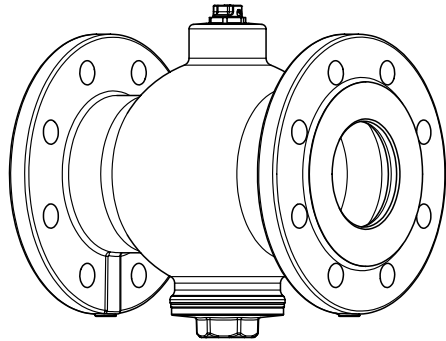

Ferro Cleaner DN 32 - DN 100

Type 80

Type 150

① www.imi-hydraulic.com