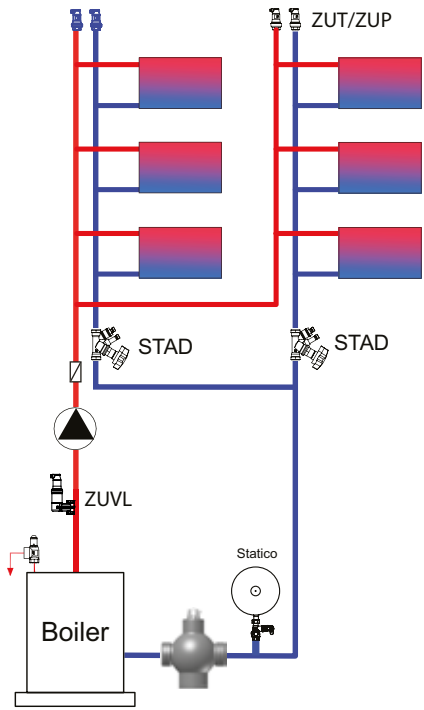

Ferro Cleaner DN 32 - DN 100

Type 80

Type 150

① www.imi-hydraulic.com