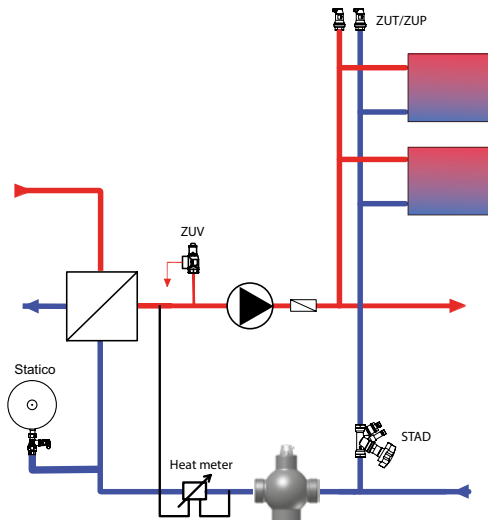

Ferro Cleaner DN 32 - DN 100

Type 80

Type 150

① www.imi-hydraulic.com