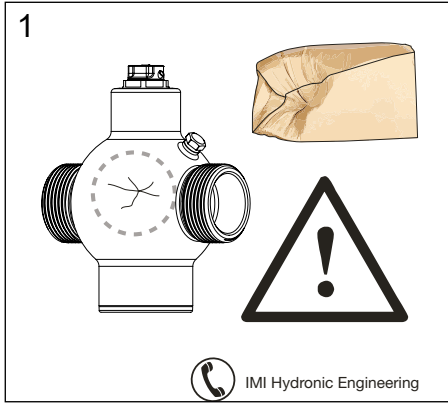

Ferro Cleaner DN 32 - DN 100

Type 80

Type 150

① www.imi-hydraulic.com