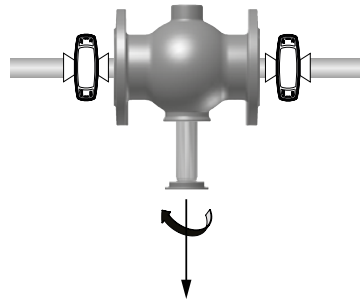

Ferro Cleaner DN 32 - DN 100

Type 80

Type 150

① www.imi-hydraulic.com