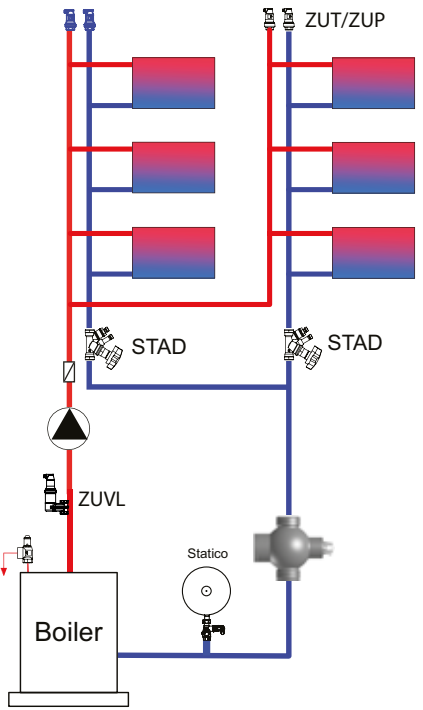

Ferro Cleaner DN 32 - DN 100

Type 80

Type 150

① www.imi-hydraulic.com