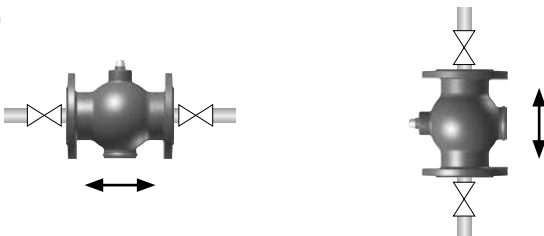

Ferro Cleaner DN 32 - DN 100

Type 80

Type 150

① www.imi-hydraulic.com