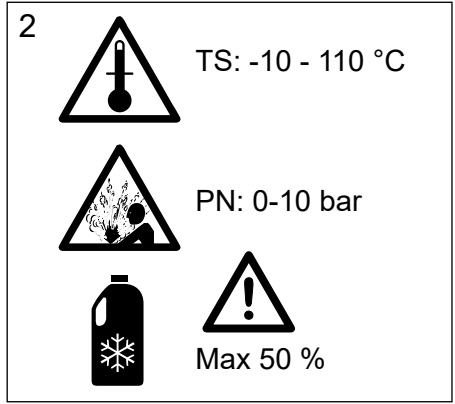

Ferro Cleaner DN 32 - DN 100

Type 80

Type 150

① www.imi-hydraulic.com