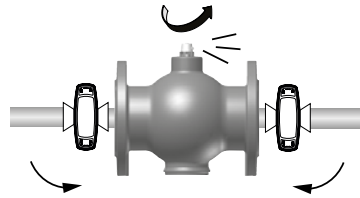

Ferro Cleaner DN 32 - DN 100

Type 80

Type 150

① www.imi-hydraulic.com