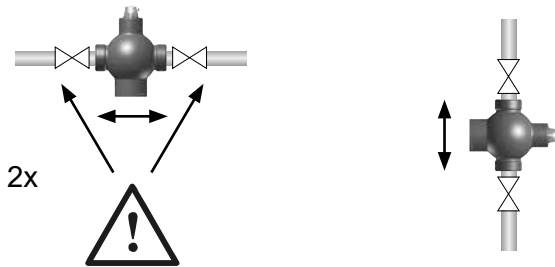

Ferro Cleaner DN 32 - DN 100

Type 80

Type 150

① www.imi-hydraulic.com