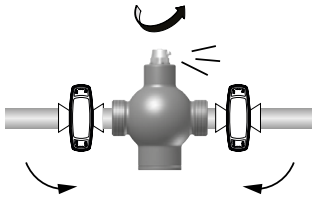

Ferro Cleaner DN 32 - DN 100

Type 80

Type 150

① www.imi-hydraulic.com